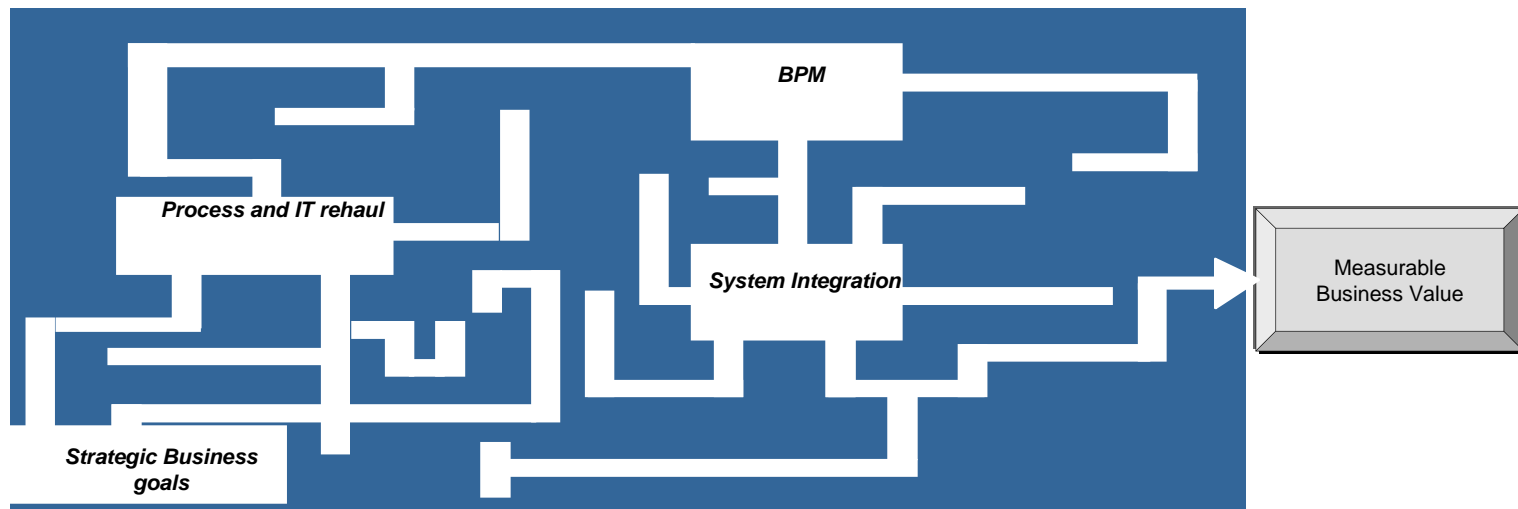

Approach Paper

The Binary Mantra

The IT Challenge

CFOs and CIOs need to define the value of their information technology investment in terms of measurable returns

Binary Value Check

What business value does ***your*** IT provide?
How effective is it?

- Business process aligned with IT
- Business/IT collaboration
- System and process stability
- IT Business-decision support
 - Accurate information
 - Authentic business intelligence
- Real time support
- Elaborate Documentation

The Binary Mantra

- Clarity and collaboration in
 - Program Management
 - Teams : Technical Infrastructure Team, Application Development Team, Change Management , Subject Matter Experts, Design Teams, Deployment Team
- Communicate and reinforce strategic vision throughout all projects
- Identify and leverage synergies among projects
- Monitor project schedule, resources, and budgets to successfully implement solutions
- Manage and resolve risks and issues
- Manage project quality
- Evolve rock-solid infrastructure to implement projects

Measurable Business Value

- High-performance delivery over the project lifecycle
- A need-over-hype approach that addresses the exact business need
- Clearly defined metrics to measure business value for every project milestone
- Clearly drafted recommendations and refinement criteria for future projects
- Transforming services into productized offerings thereby minimizing the development curve through reusability